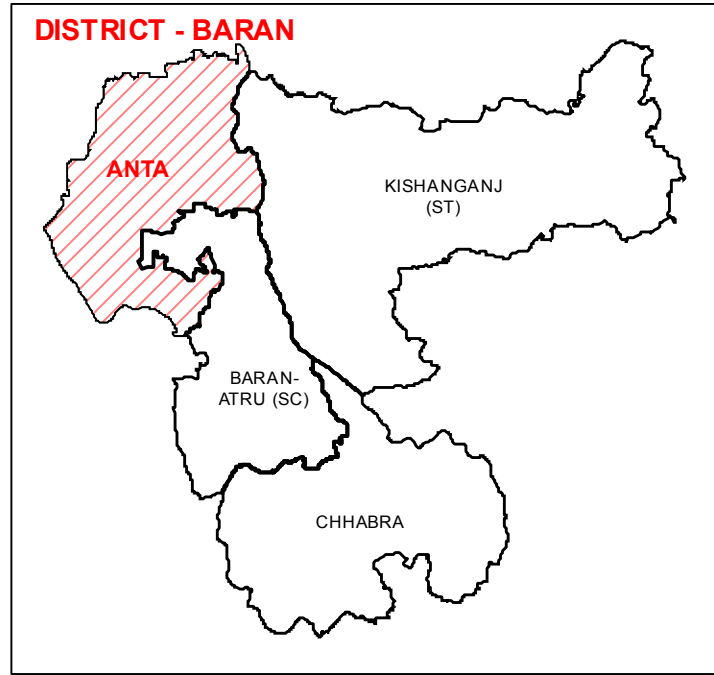

ASSEMBLY CONSTITUENCY - ANTA-193

DISTRICT - BARAN

Legend

- T Tehsil Headquarter
- R ILR Headquarter
- P Patwar Circle Headquarter
- Tehsil Name Tehsil Boundary
- ILR Circle Name ILR Circle Boundary
- Patwar Circle Boundary Patwar Circle Boundary
- Village Name Village Boundary