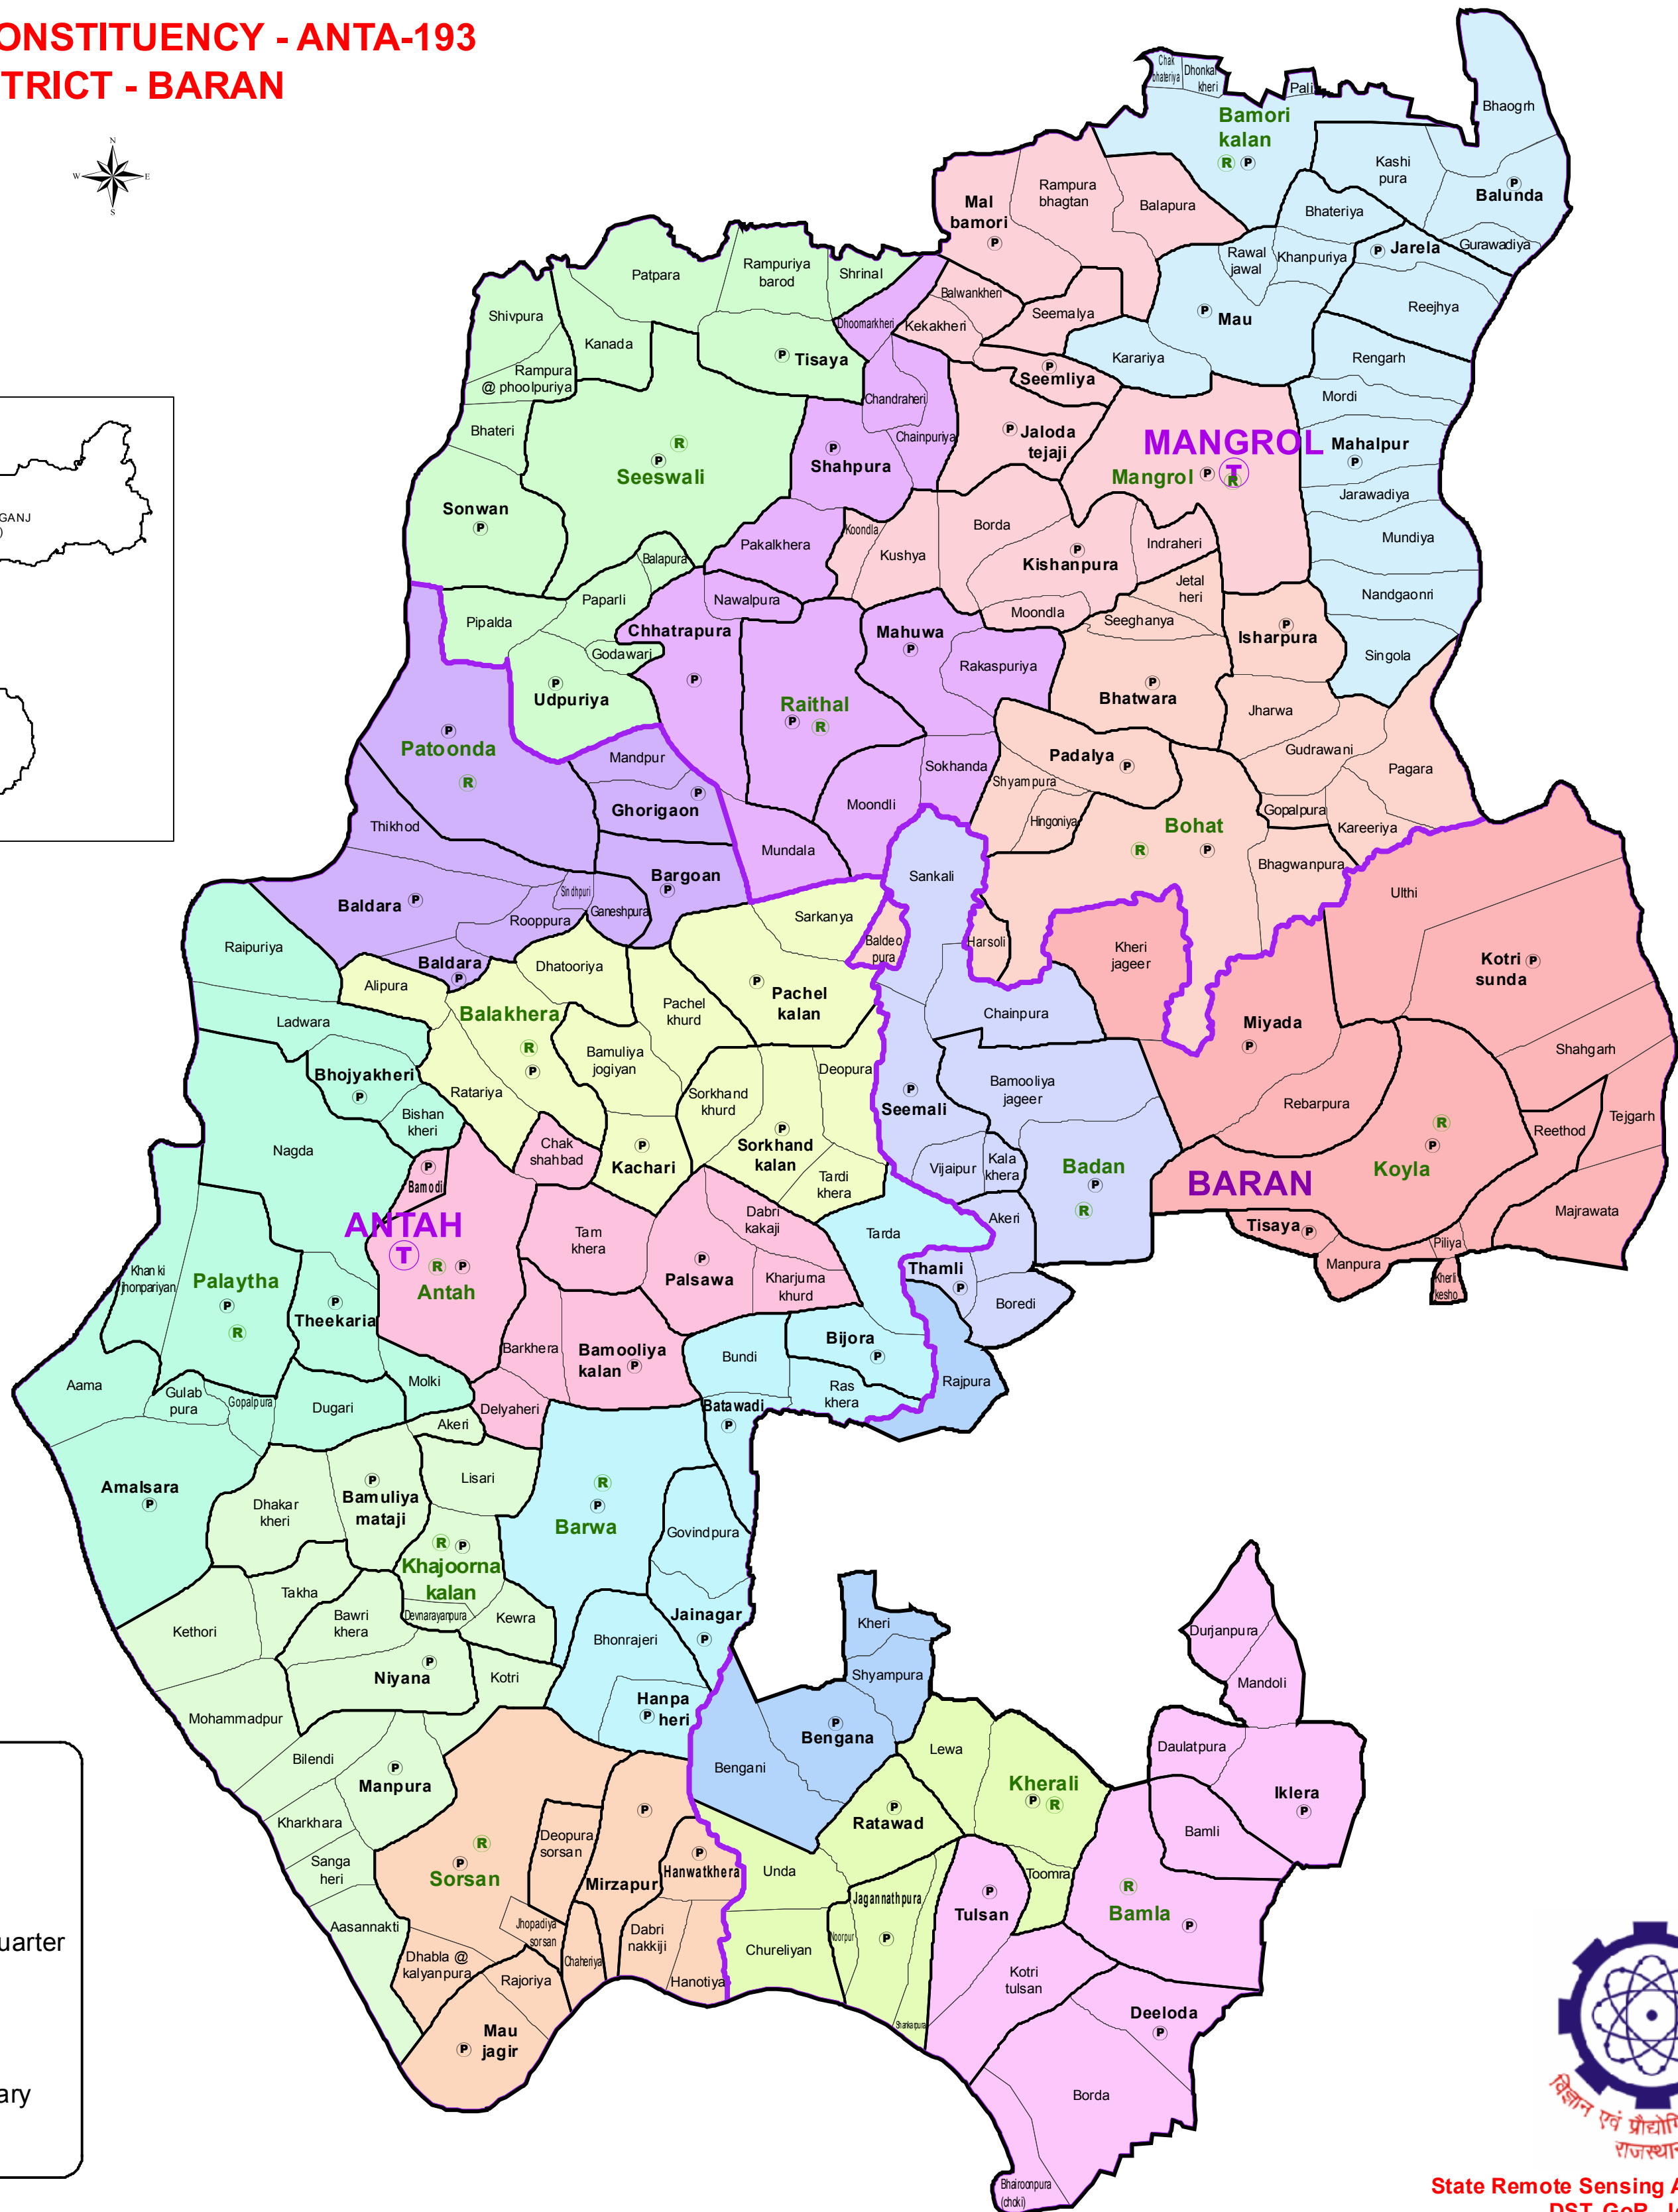

ASSEMBLY CONSTITUENCY - ANTA-193

DISTRICT - BARAN

Legend

- T Tehsil Headquarter
- R ILR Headquarter
- P Patwar Circle Headquarter
- Tehsil Name Tehsil Boundary
- ILR Circle Name ILR Circle Boundary
- Patwar Circle Boundary Patwar Circle Boundary
- Village Name Village Boundary